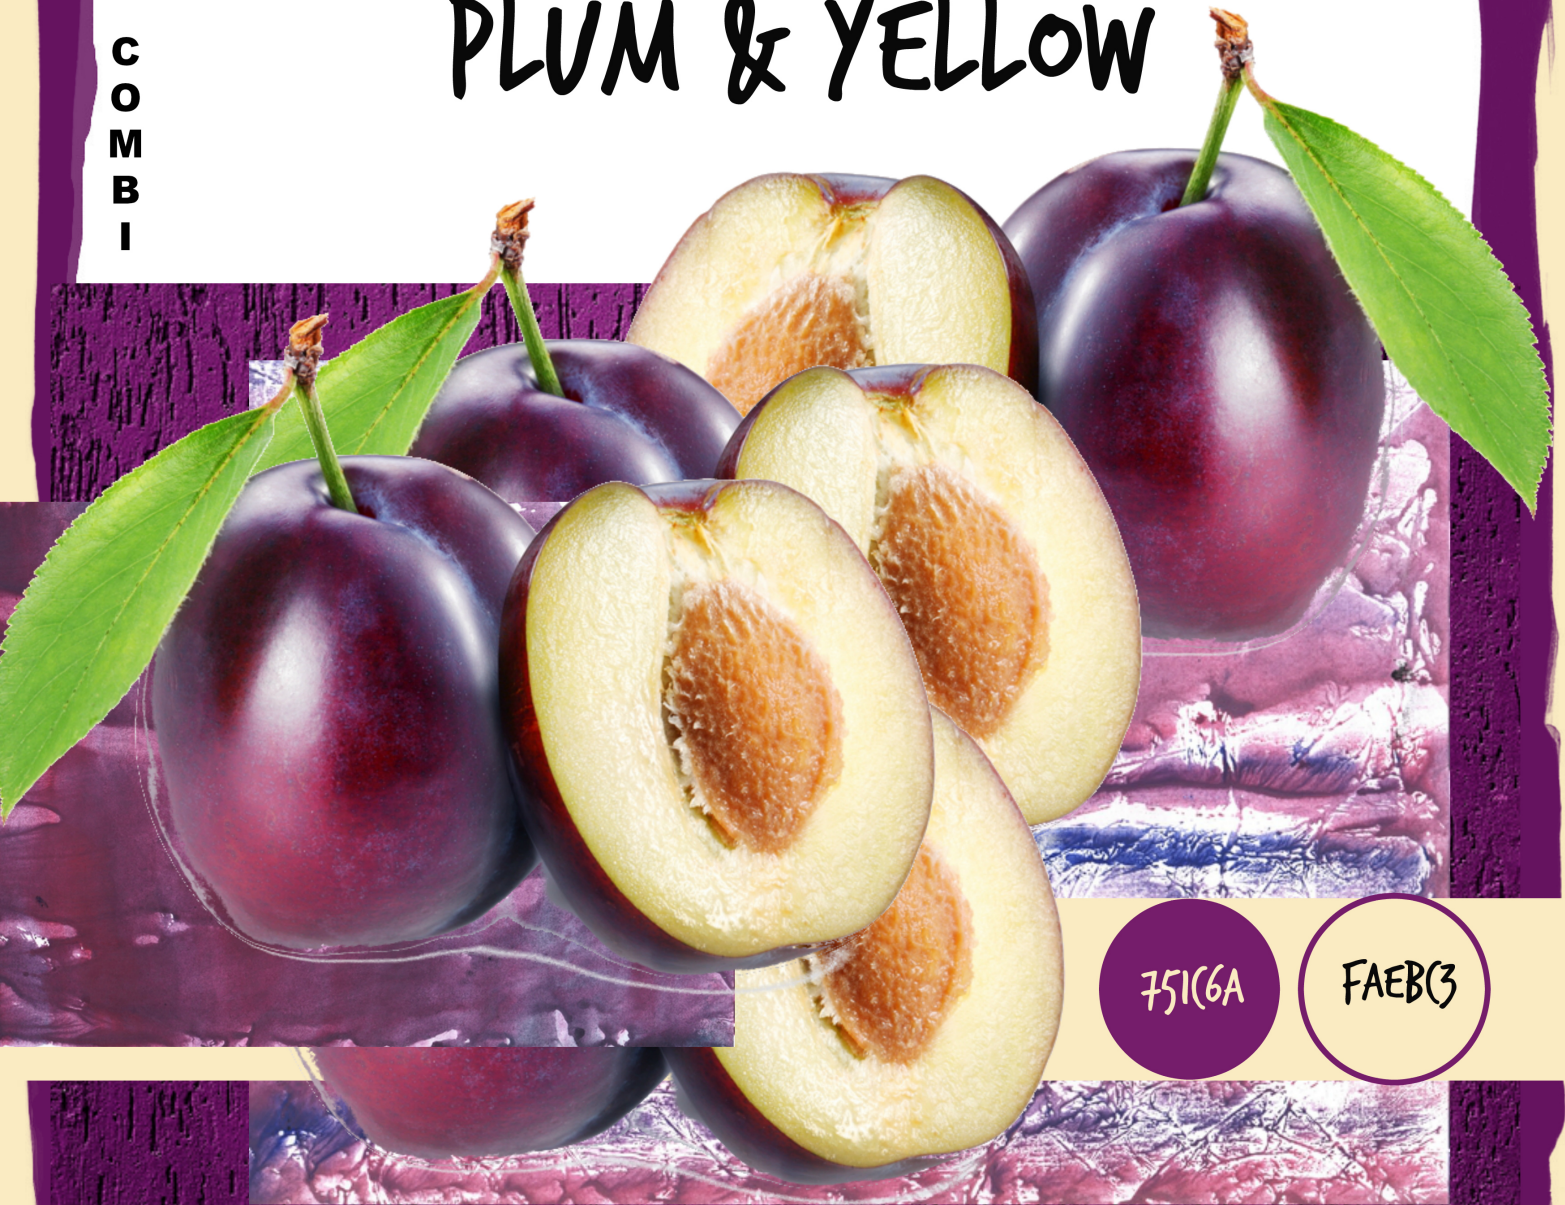

C
O
L
O
R

C
O
M
B
I

PLUM & YELLOW

751C6A

FAEBC3

WWW.(REYARTE.BE
(LEMY ROELANDT

POWERTEX & MIXED MEDIA

365 COLOR DAYS