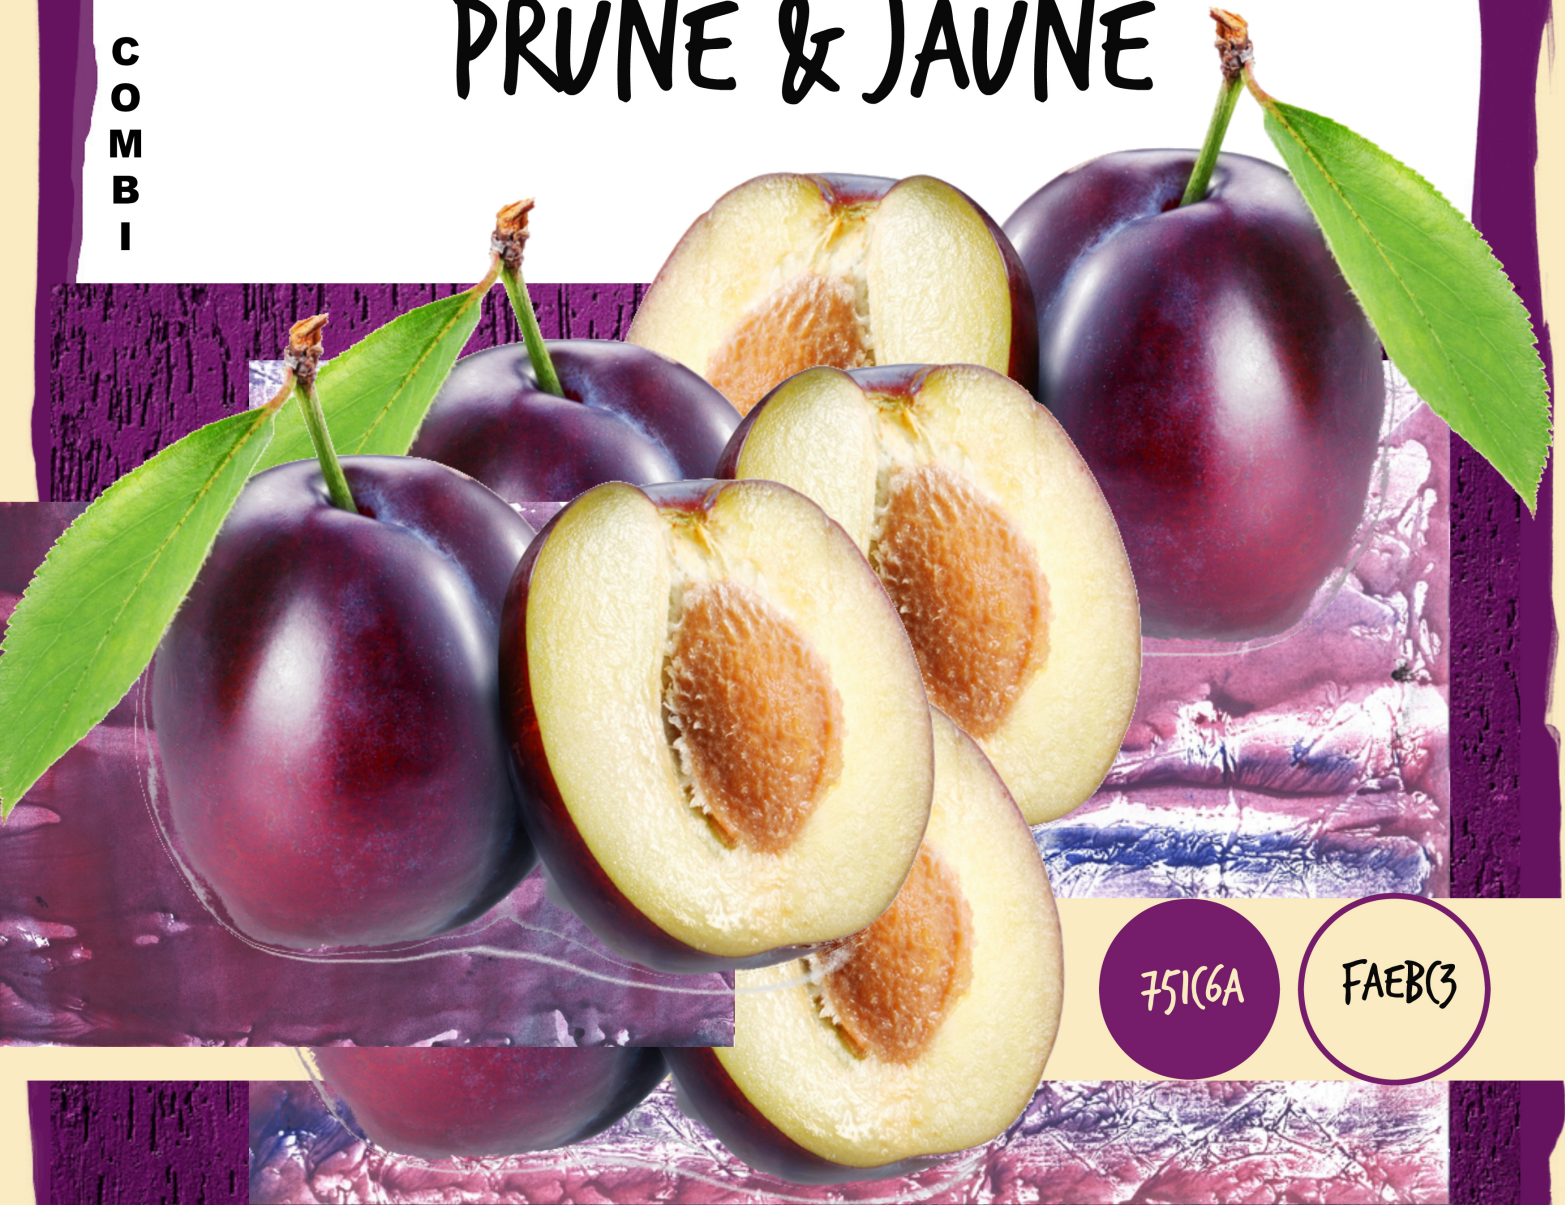

C  
O  
L  
O  
R  
  
C  
O  
M  
B  
I

# PRUNE & JAUNE

751C6A

FAEBC3

WWW.(REYARTE.BE  
(LEMY ROELANDT

POWERTEX & MIXED MEDIA

365 COLOR DAYS

(COPY RIGHT PROTECTED)